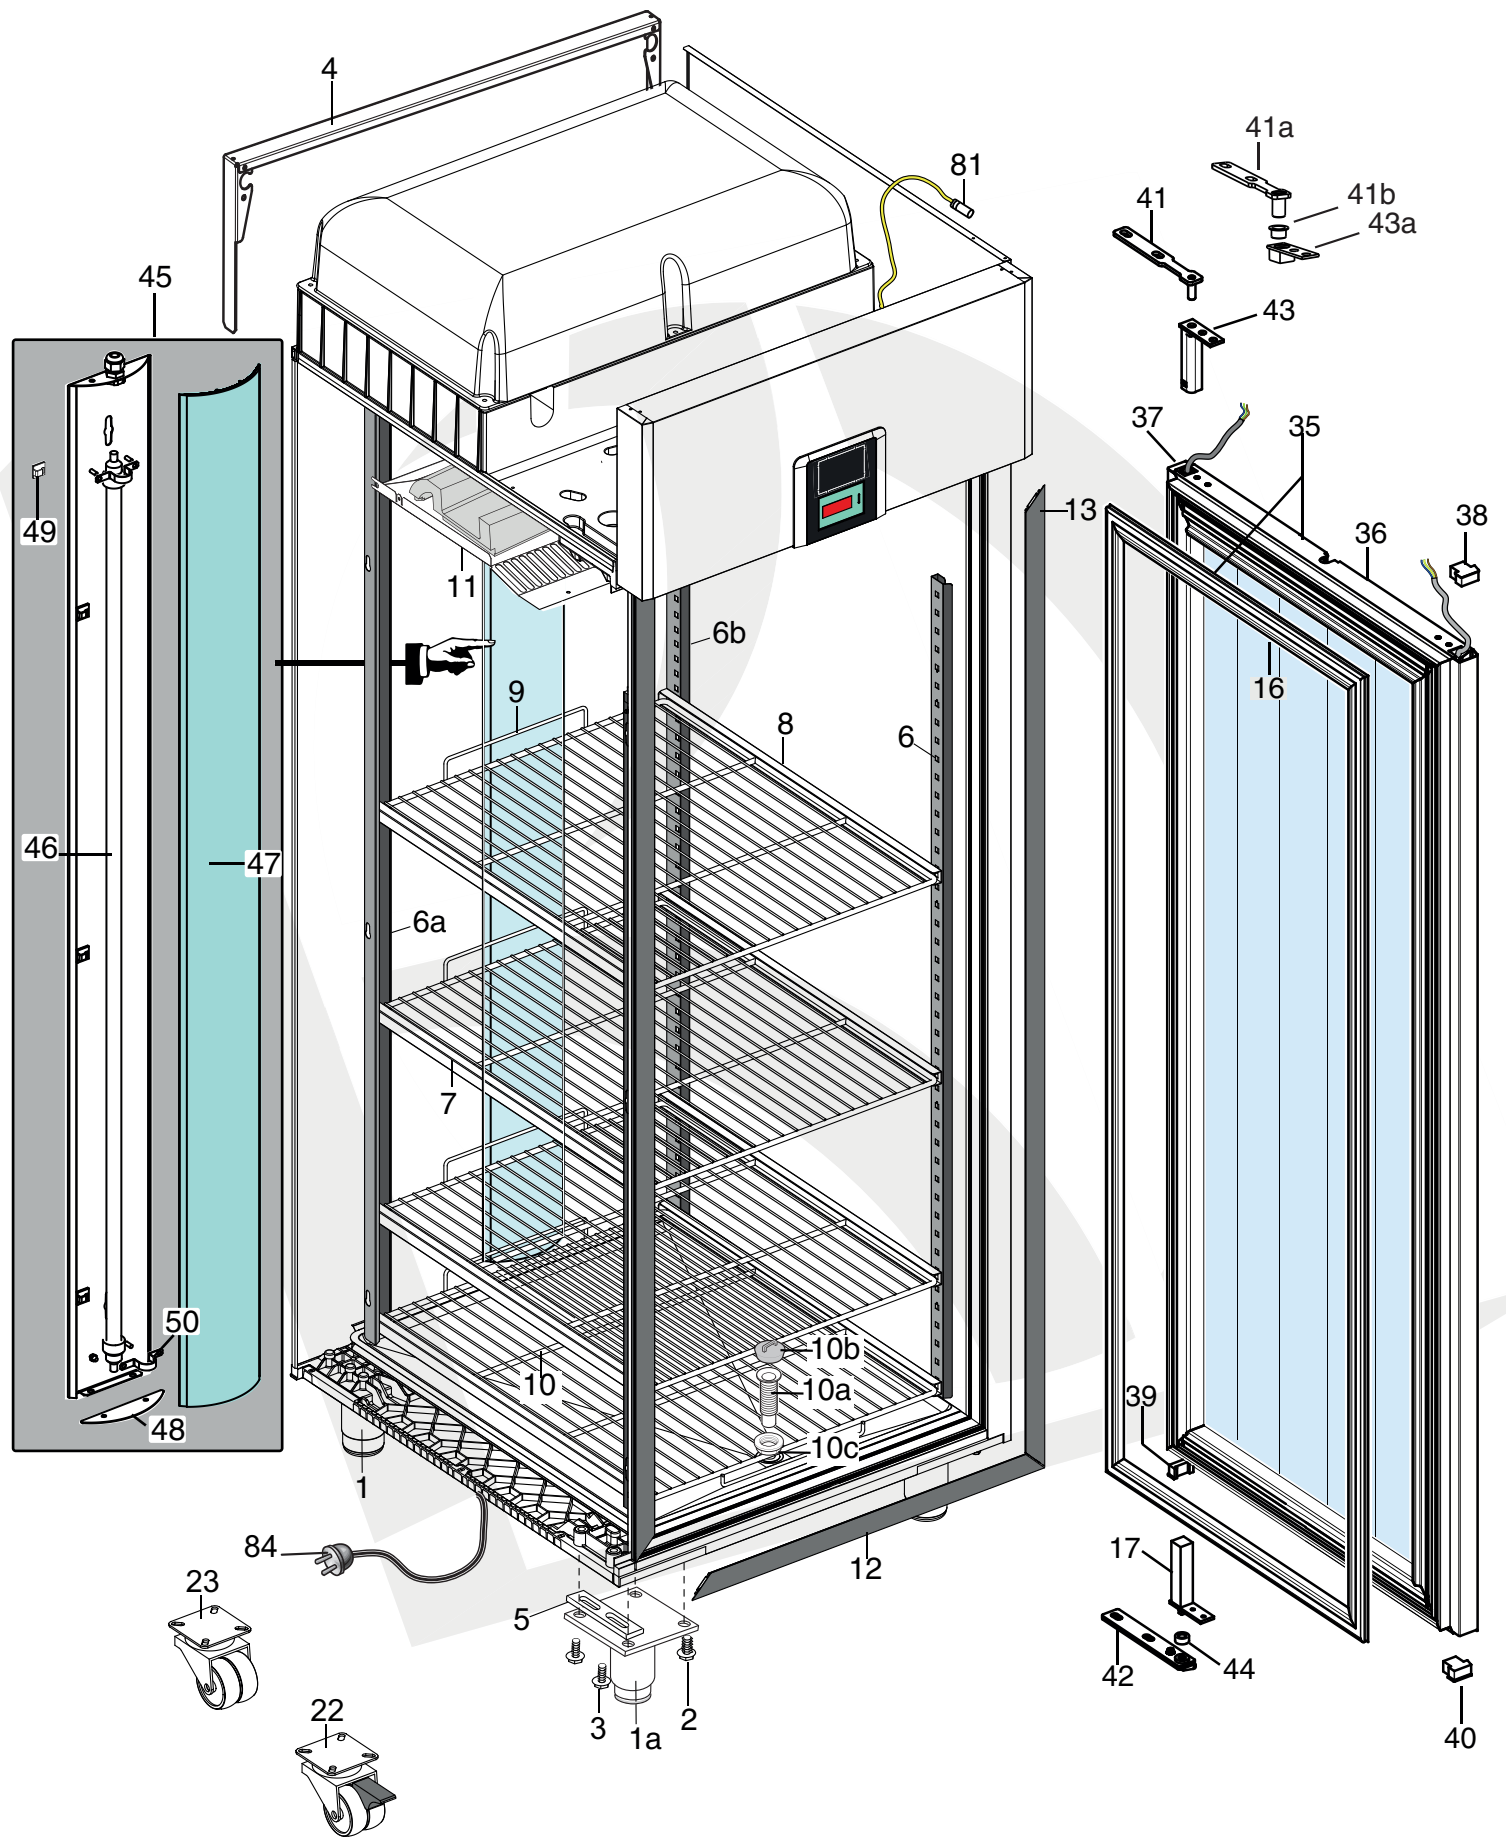

New **T.B. VTX2022_01** regarding the new FIME evaporator fan

	Index	Indice
Pag. 2,3,4	Cabinet and door	Armadio e porta
5,6	Cooling unit assembly	Gruppo refrigerante
7,8	Remote cooling unit assembly	Gruppo refrigerante remoto
9,10	Control panel	Pannello comandi
11-15	Spare parts list	Lista ricambi

COOLING UNIT ASSEMBLY

for glass door always and full door up to 2021/37

COOLING UNIT ASSEMBLY for full door from 2021/38

REMOTE COOLING UNIT ASSEMBLY

for glass door always and full door up to 2021/37

REMOTE COOLING UNIT ASSEMBLY for full door from 2021/38