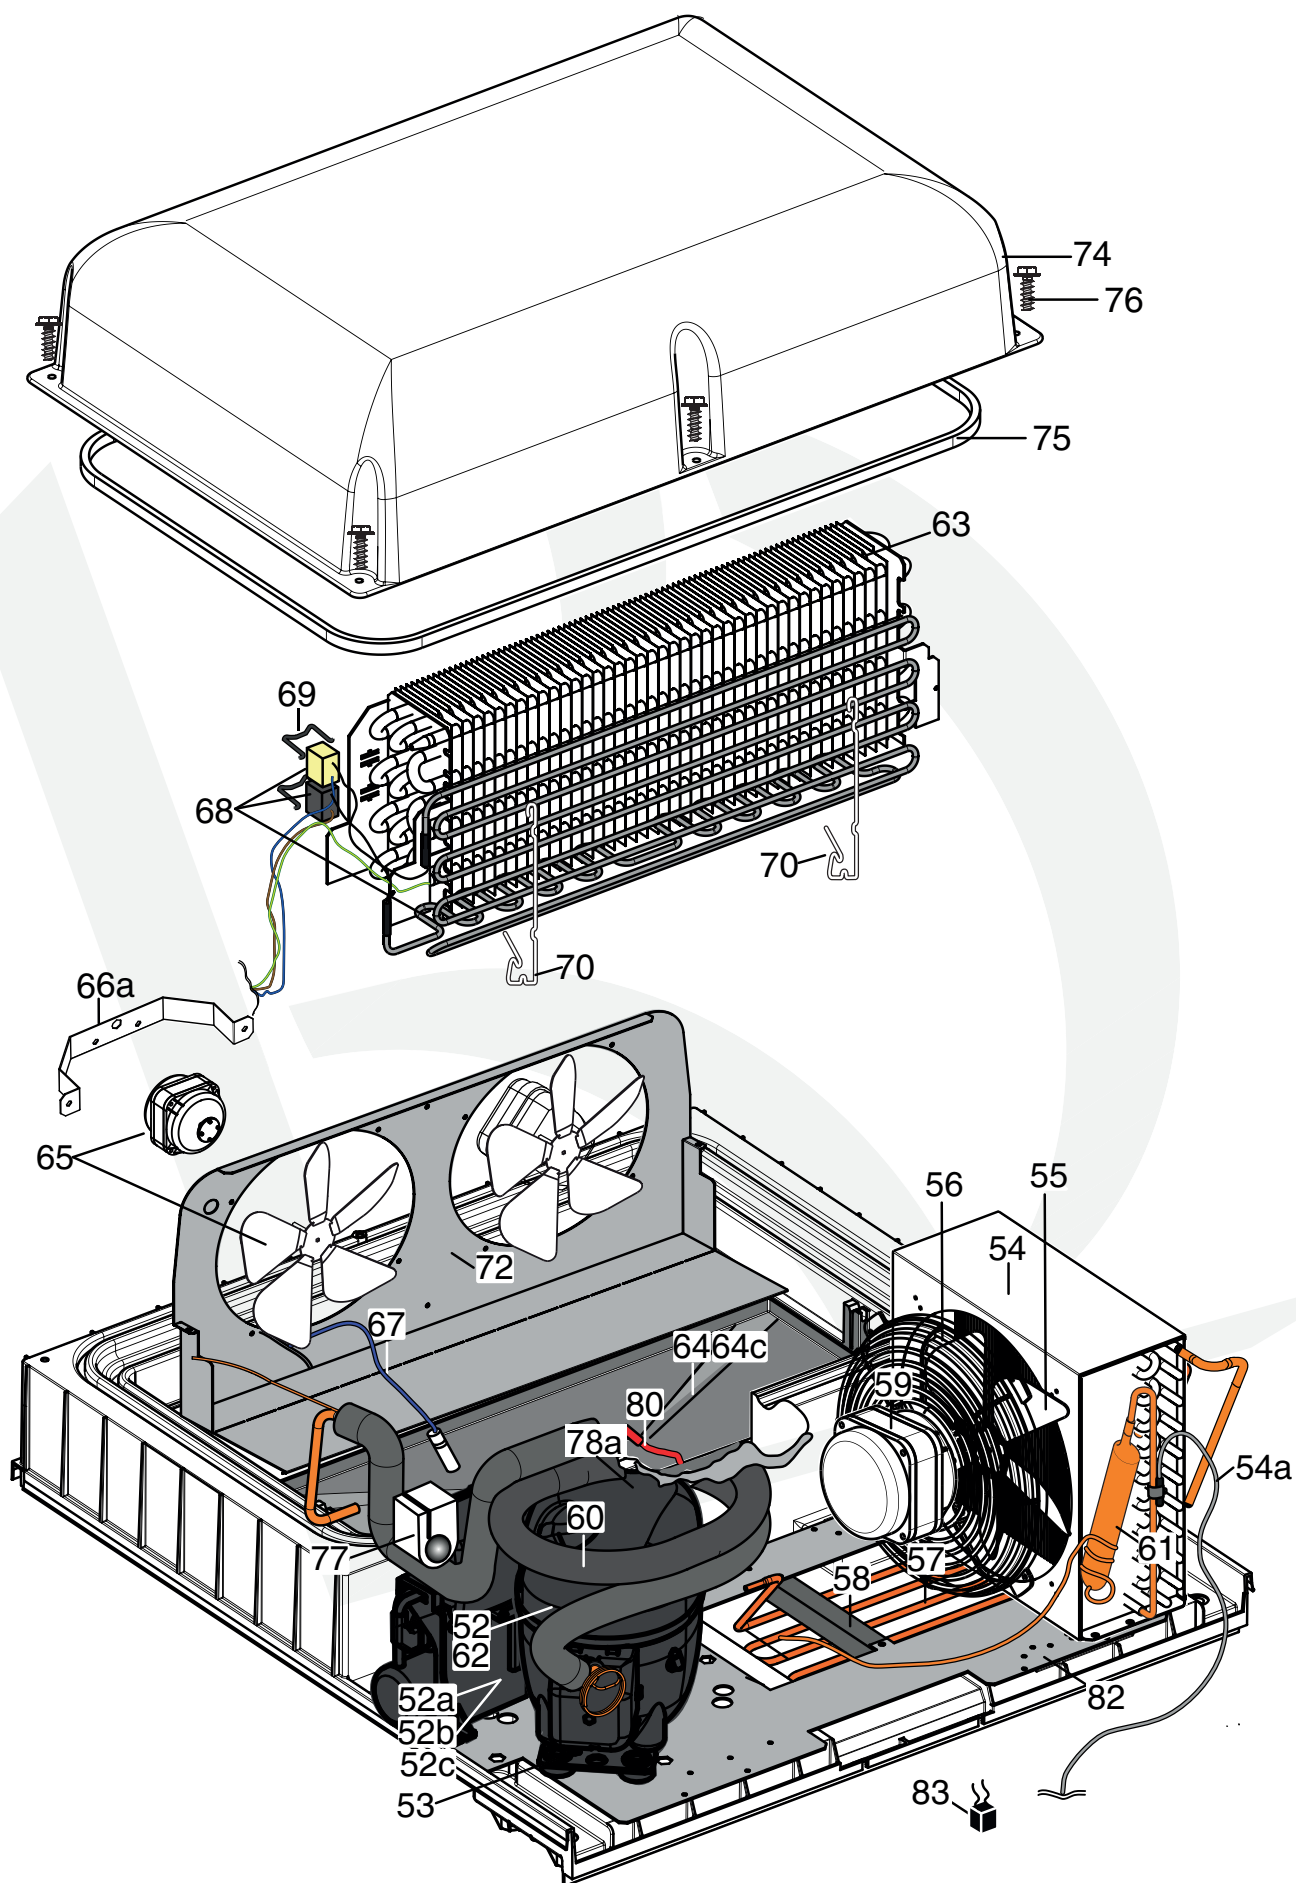

COOLING UNIT ASSEMBLY for full door from 2021/38