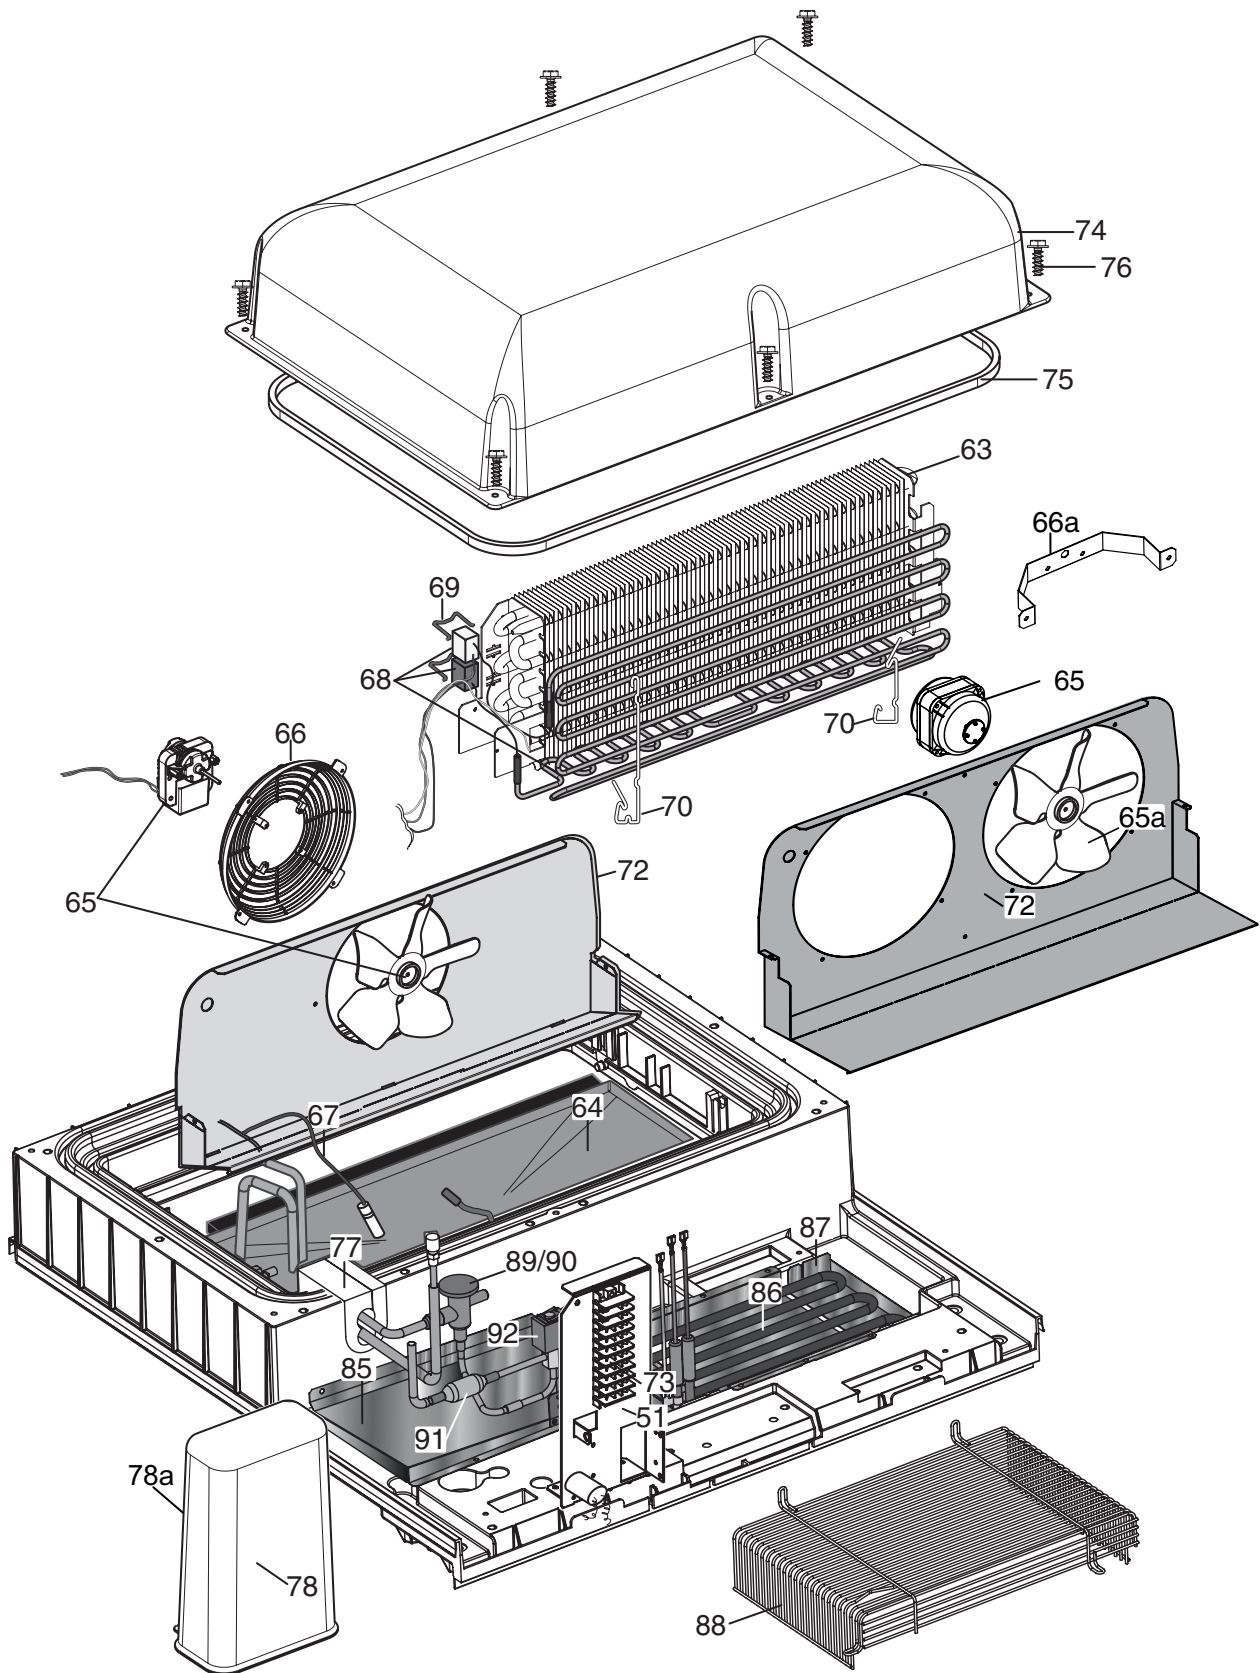

REMOTE COOLING UNIT ASSEMBLY

for glass door always and full door up to 2021/37